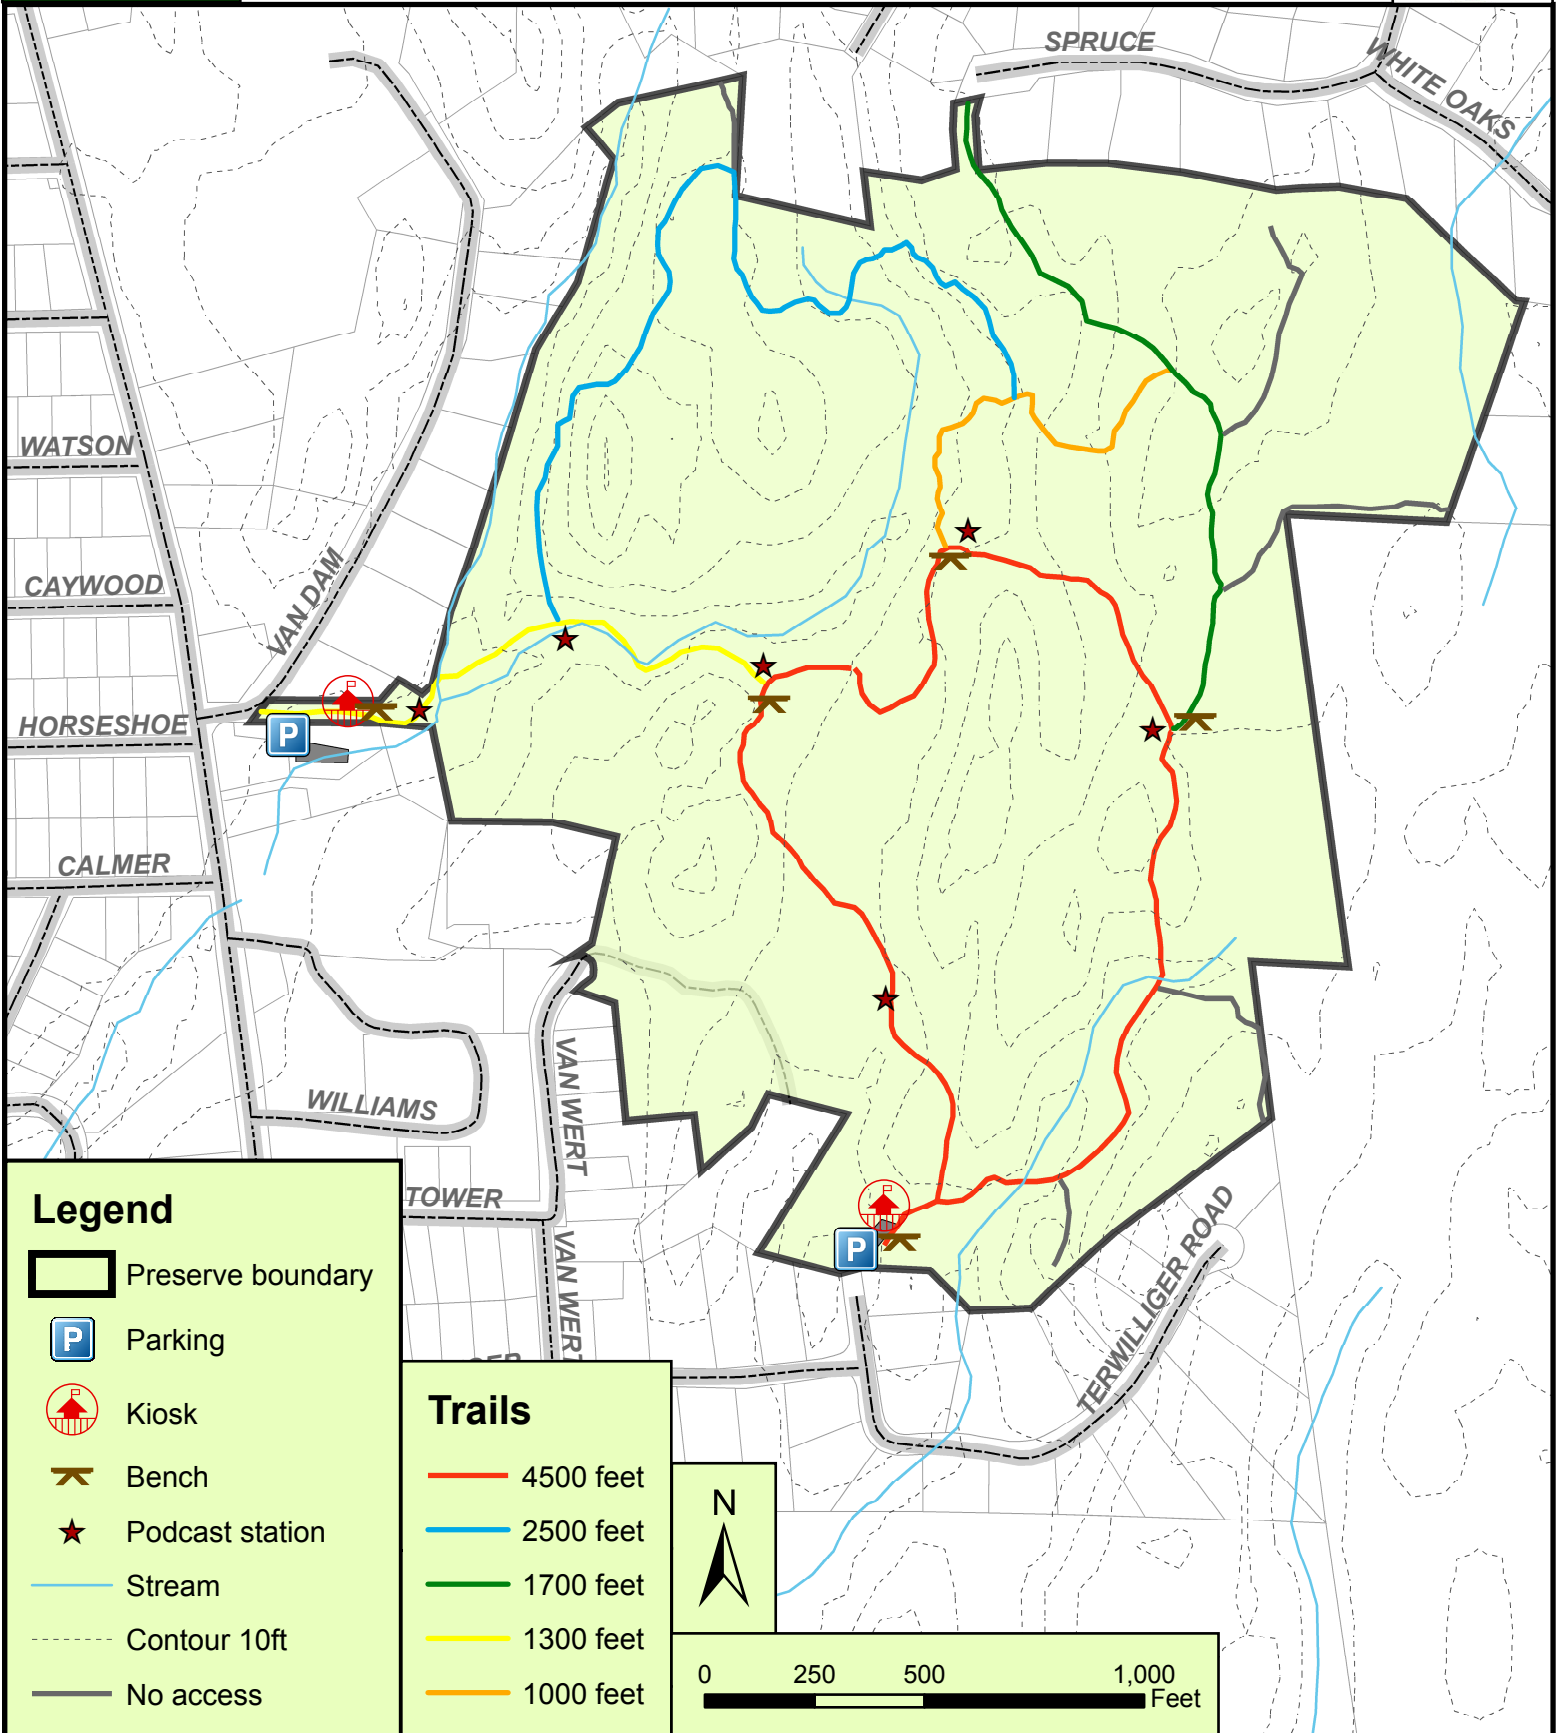

Winnakee Nature Preserve - Trail Map

Town of Hyde Park

Winnakee Land Trust

Hyde Park Trails

WINNAKEE LAND TRUST

Legend

- Preserve boundary
- Parking
- Kiosk
- Bench
- Podcast station
- Stream
- Contour 10ft
- No access

Trails

- 4500 feet
- 2500 feet
- 1700 feet
- 1300 feet
- 1000 feet